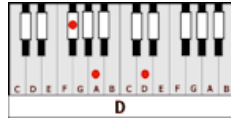

ALREADY GONE – The Eagles (G)

GUITAR / KEYBOARD CHORDS:

G= 320003

D= xx0232

C= x32010

F= xx3211

(lead guitar intro throughout)

(second lead lick here)

Intro: intro guitar lick over **G - D - C G - D - C**

G D C
Well, I heard some people talkin' just the other day

G D C
And they said you were gonna put me on a shelf

G D C
(Let me tell ya), I got some news for you, And you'll soon find out it's true

LEAD GUITAR BREAK: **G - D - C G - D - C G - D - C G - D - C**

Well I know it wasn't you who held me down
 Heaven knows it wasn't you who set me free
 So often times it happens, that we live our lives in chains
 And we never even know we have the key