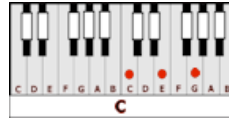

ALREADY GONE – The Eagles (G)

GUITAR / KEYBOARD CHORDS:

G= 320003

D= xx0232

C= x32010

F= xx3211

(lead guitar intro throughout)

(second lead lick here)

Intro: intro guitar lick over **G - D - C G - D - C**

G D C
Well, I heard some people talkin' just the other day

G D C
And they said you were gonna put me on a shelf

G D C
(Let me tell ya), I got some news for you, And you'll soon find out it's true